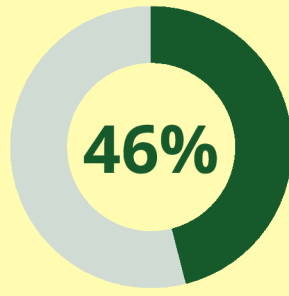

PARTICIPATION

Total Participants

777

Average Participants per Event

40

Record-breaking participation demonstrates the programme’s growing popularity.

Average % of First Time Participants

Continue to welcome new participants into the environment conversation.

ETHNIC MAKE UP

- Pacific
- Maori
- European
- Other
- Asian
- MELAA

AGE MIX

Celebrating diversity and inclusion — welcoming all ages, especially youth and young families.

MOTIVATION FACTORS *

Beyond environmental concerns, participants are also motivated by the opportunity to connect with community.

TOTAL LITTER COLLECTED & SORTED

1,843 KG

TOTAL ILLEGAL-DUMPING REPORTED

751 KG

Average % of landfill diversion rate

“ In a week, Aucklanders fill up an Eden Park sized amount of rubbish — that terrifies me ”