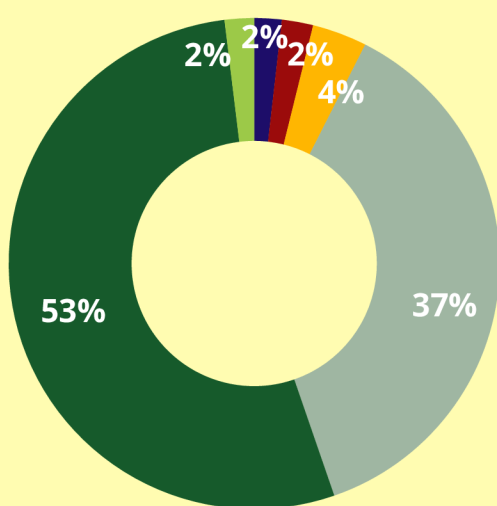

PARTICIPATION

Total Participants

777

Average Participants per Event

40

Record-breaking participation demonstrates the programme’s growing popularity.

Average % of First Time Participants

Continue to welcome new participants into the environment conversation.

ETHNIC MAKE UP

- Pacific
- Maori
- European
- Other
- Asian
- MELAA

AGE MIX

Celebrating diversity and inclusion — welcoming all ages, especially youth and young families.

MOTIVATION FACTORS *

Beyond environmental concerns, participants are also motivated by the opportunity to connect with community.

TOTAL LITTER COLLECTED & SORTED

1,843 KG

TOTAL ILLEGAL-DUMPING REPORTED

751 KG

Average % of landfill diversion rate

“ In a week, Aucklanders fill up an Eden Park sized amount of rubbish — that terrifies me ”