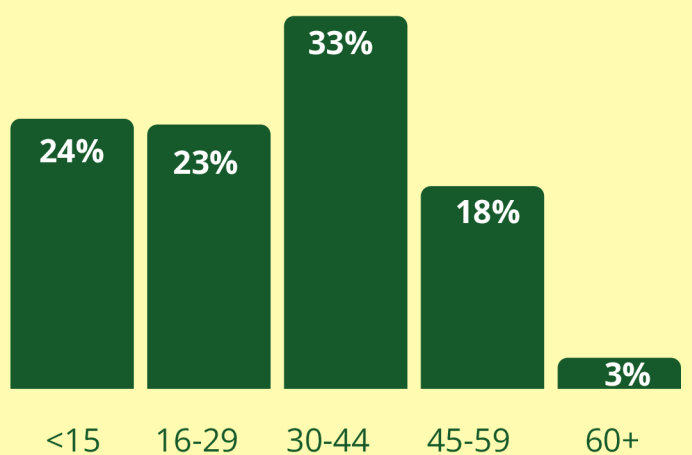

PARTICIPATION

Total Participants

777

Average Participants per Event

40

Record-breaking participation demonstrates the programme’s growing popularity.

Average % of First Time Participants

Continue to welcome new participants into the environment conversation.

ETHNIC MAKE UP

- Pacific
- Maori
- European
- Other
- Asian
- MELAA

AGE MIX

Celebrating diversity and inclusion — welcoming all ages, especially youth and young families.

MOTIVATION FACTORS *

Beyond environmental concerns, participants are also motivated by the opportunity to connect with community.