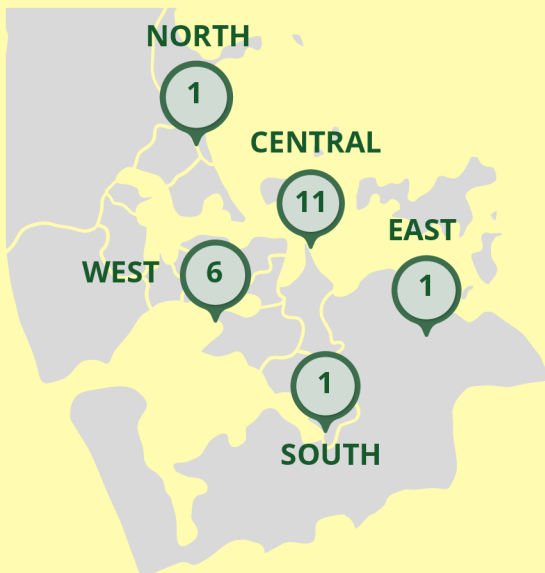

TEAM UP 2 CLEAN UP

Reflecting on our fourth year of hosting anti-litter campaign “Team Up 2 Clean Up (T2C)” events, Earth Action Trust continues to drive positive change for environment & community.

EVENT LOCATIONS

Consistently delivering 20 events annually across Tāmaki Makaurau.

PARTNER GROUPS

Collaborating with a diverse range of community groups.

- 8 Community & NGOs**
e.g. SEWA International
- 7 Government & Public Services**
e.g. Local Library
- 7 Local Residents & Business Groups**
e.g. Te Atatu Peninsula Group
- 5 Environmental Orgs**
e.g. Conservation Volunteers NZ
- 2 Schools and Education Groups**
e.g. Girl Guiding NZ
- 2 Religious Institutions**
e.g. Methodist Mission Northern