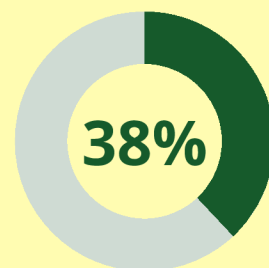

PARTICIPATION

Total Participants

777

Average Participants per Event

40

Record-breaking participation demonstrates the programme’s growing popularity.

Average % of First Time Participants

Continue to welcome new participants into the environment conversation.

ETHNIC MAKE UP

- Pacific
- Maori
- European
- Other
- Asian
- MELAA

AGE MIX

Celebrating diversity and inclusion — welcoming all ages, especially youth and young families.

MOTIVATION FACTORS *

Beyond environmental concerns, participants are also motivated by the opportunity to connect with community.