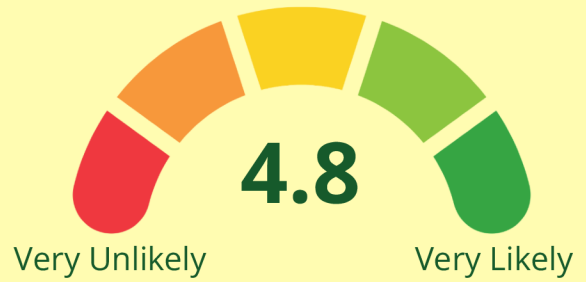

PROGRAM SATISFACTION*

RECOMMENDATION SCORE*

BEHAVIOUR CHANGE

Participants make positive pledges to change their habits following each event.

“ I’ll try to reduce my rubbish at home after seeing how much we collected today ”

“ Seeing this much waste makes me want to be more responsible with what I buy ”

“ There was a lot less rubbish this time—it shows our efforts are working ”

“ Today reminded me how small actions can lead to a cleaner community ”

“ This cleanup made me more mindful about why not to litter ”

“ Education starts with simple habits — pack in what you pack out, recycle properly, and respect shared spaces ”