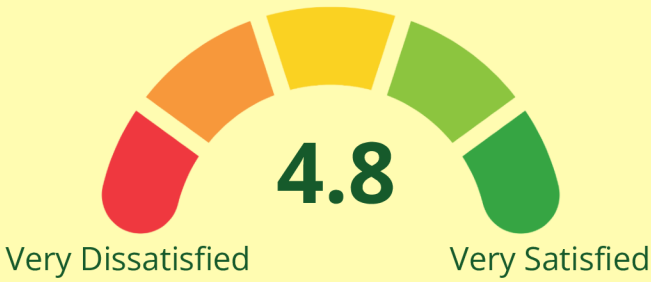

PROGRAM SATISFACTION*

RECOMMENDATION SCORE*

BEHAVIOUR CHANGE

Participants make positive pledges to change their habits following each event.

“ I’ll try to reduce my rubbish at home after seeing how much we collected today ”

“ Seeing this much waste makes me want to be more responsible with what I buy ”

“ There was a lot less rubbish this time—it shows our efforts are working ”

“ Today reminded me how small actions can lead to a cleaner community ”

“ This cleanup made me more mindful about why not to litter ”

“ Education starts with simple habits — pack in what you pack out, recycle properly, and respect shared spaces ”